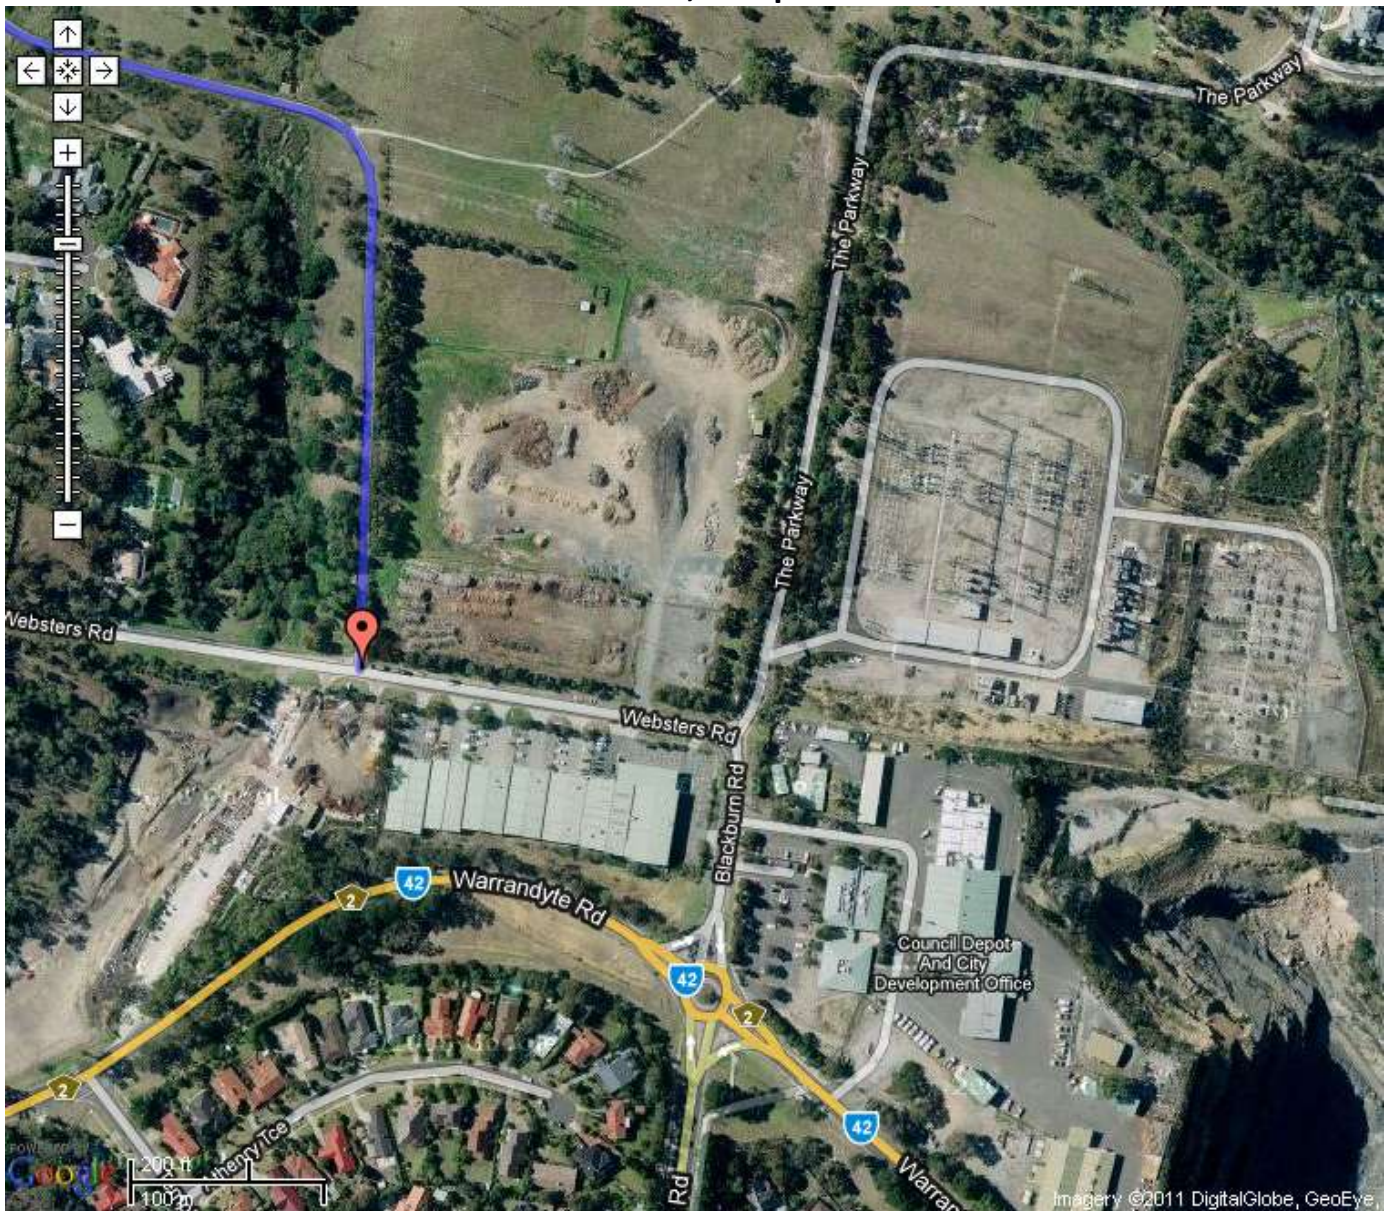

Doncaster Masters' Athletics

Saturday Morning Group Training

Our next regular **GROUP TRAINING** will be at:

Tikalara Park, Websters Rd, Templestowe
(Melway 34, D2)

We meet at the gate to the park opposite rear entrance of Aumann's Nursery

Websters Rd, Templestowe

As those of you who usually come will already know, we go for coffee afterwards, the venue will be negotiated by those entitled to a vote (i.e. those who turn up on the morning).