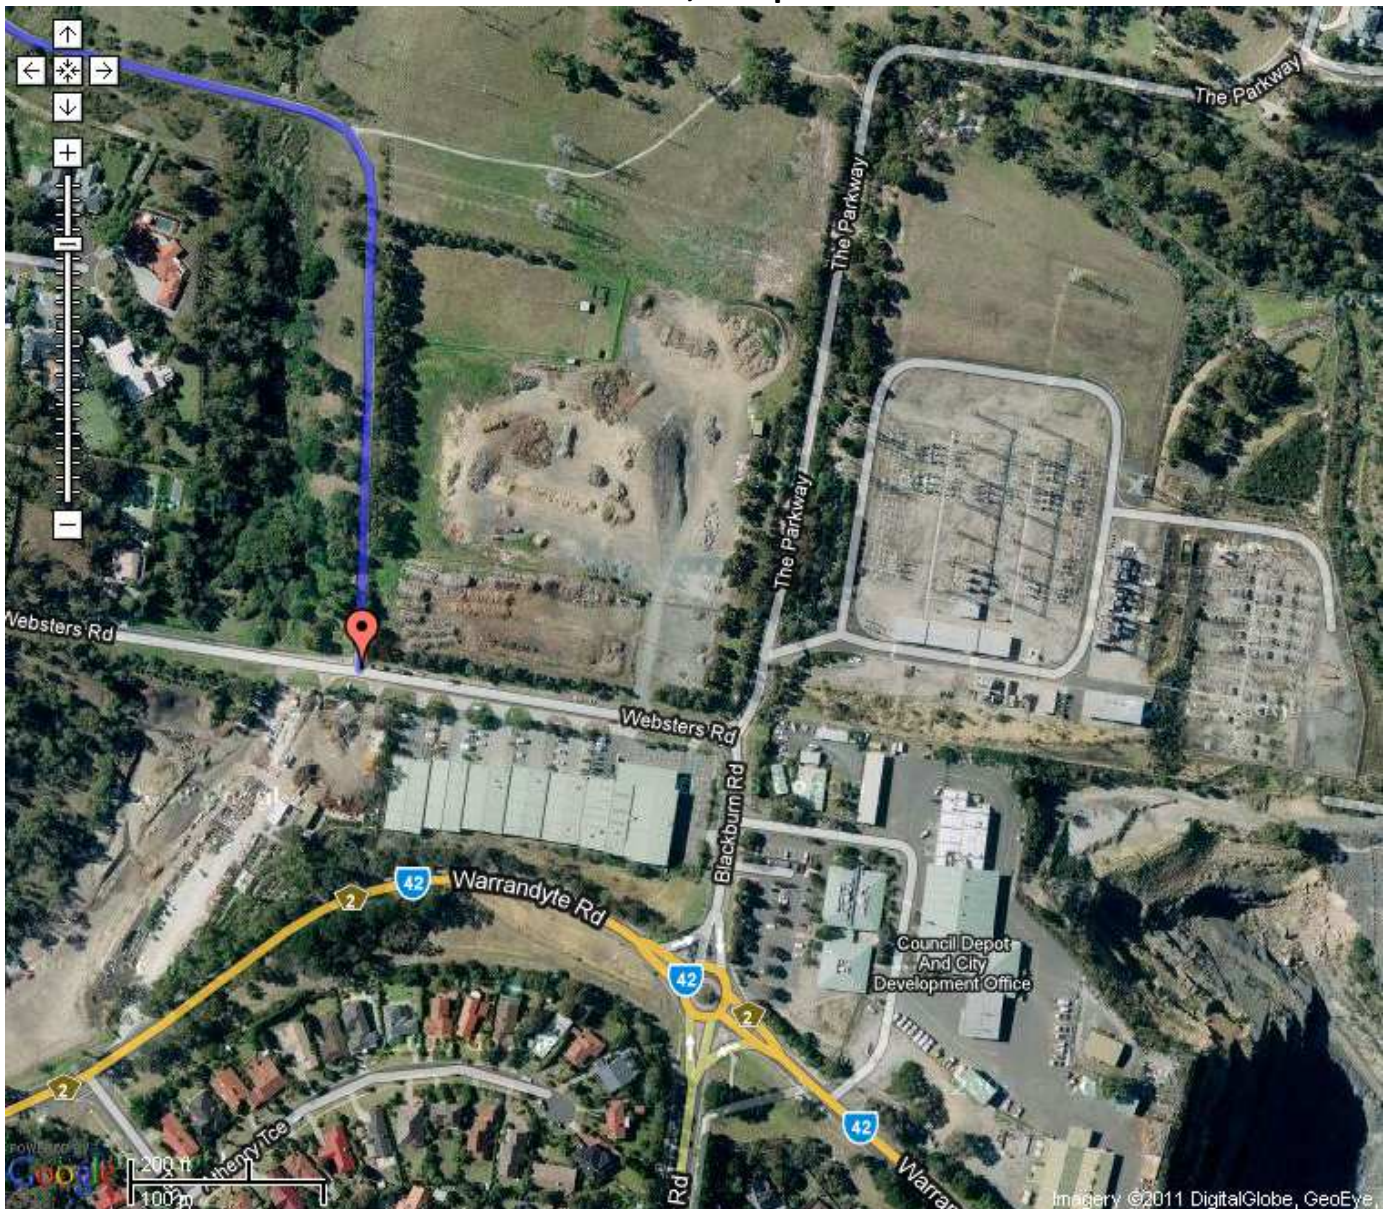

## Saturday Morning Group Training

Our next regular **GROUP TRAINING** will be on:

**9:30am Saturday, 19<sup>th</sup> May**

**Tikalara Park, Websters Rd, Templestowe**  
(Melway 34, D2)

We meet at the gate to the park opposite rear entrance of Aumann's Nursery

### Websters Rd, Templestowe

As those of you who usually come will already know, we go for coffee afterwards, the venue will be negotiated by those entitled to a vote (i.e. those who turn up on the morning).