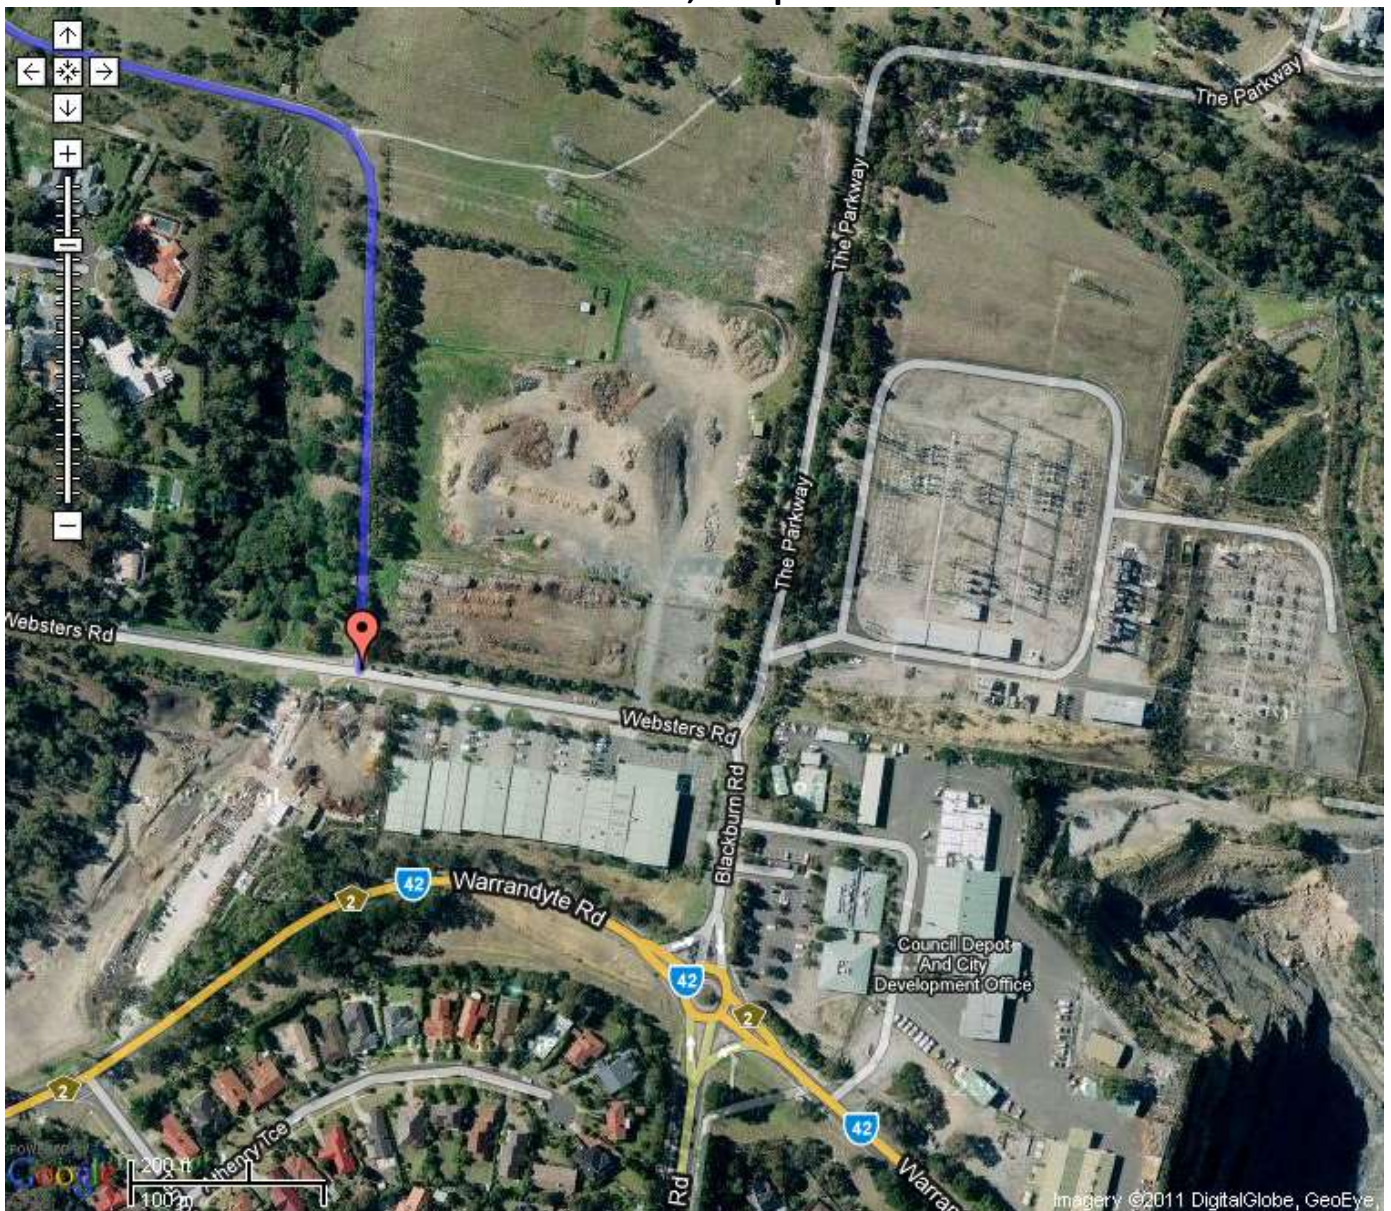

## Saturday Morning Group Training

Our next regular **GROUP TRAINING** will be at:

**Tikalara Park, Websters Rd, Templestowe**  
(Melway 34, D2)

We meet at the gate to the park opposite rear entrance of Aumann's Nursery

### Websters Rd, Templestowe

As those of you who usually come will already know, we go for coffee afterwards, the venue will be negotiated by those entitled to a vote (i.e. those who turn up on the morning).